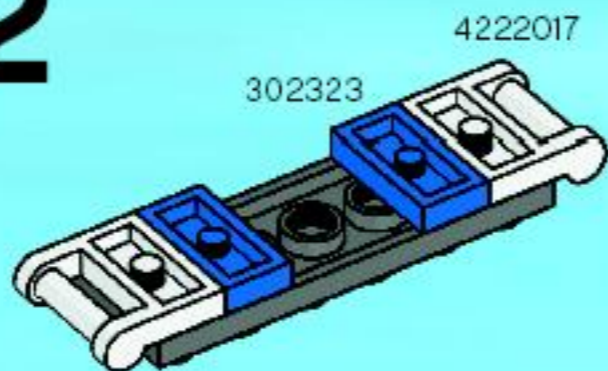

CITY

LEGO

54925

4527544

WARNING: CHOKING HAZARD.
Small parts. Not for children under 3 years.

1

4211002

2