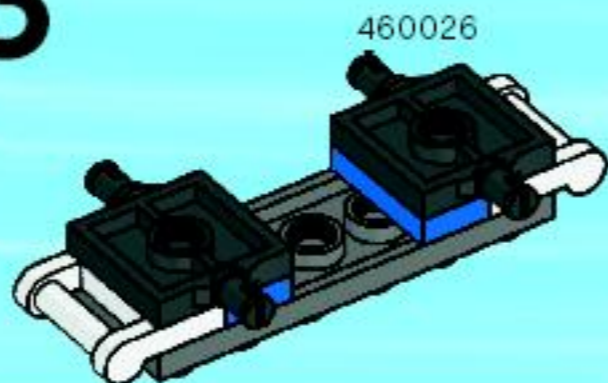

CITY

LEGO

54925

4527544

WARNING: CHOKING HAZARD.
Small parts. Not for children under 3 years.

1

4211002

2

302323

4222017

3

460026

4

4184813

5

379401

4222017

6

4500613

4260942

7

4211584

4514560

4170457

8

3005743

601901

2x

4298609

4194017

4519999

9339

AVERTISSEMENT : RISQUE D'ÉTOUFFEMENT.
Contient des petites pièces. Ne convient pas aux enfants de moins de 3 ans.

ADVERTENCIA: PELIGRO DE ASFIXIA.
No recomendado para niños menores de 3 años. Contiene piezas pequeñas.